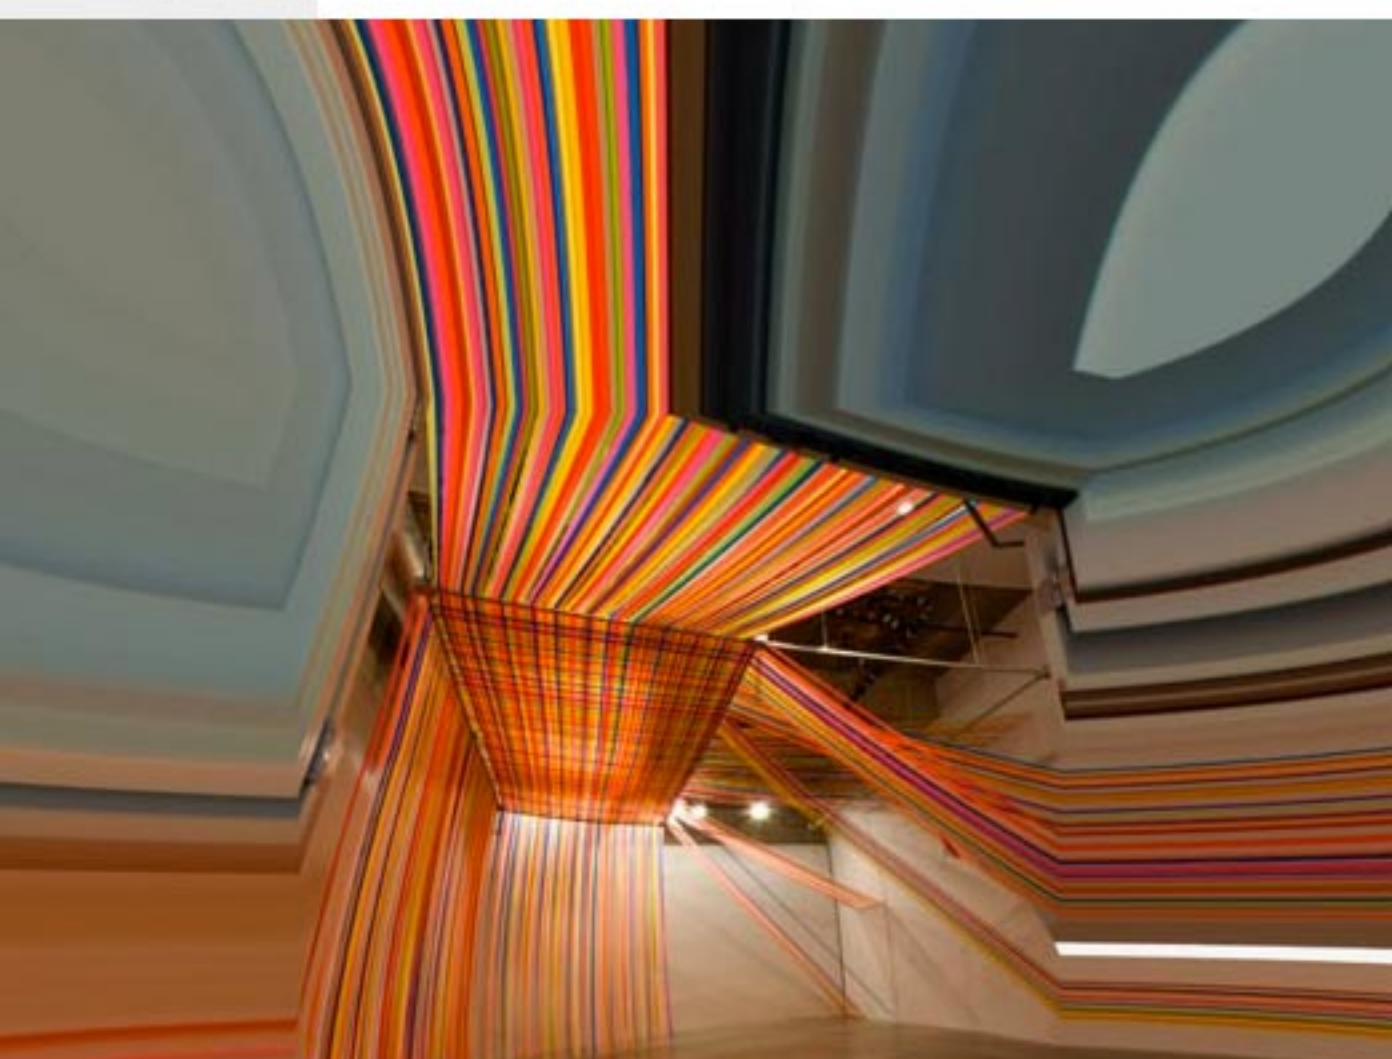

Art

EVERY MOVE YOU MAKE, EVERY STEP YOU TAKE BY MEGAN GECKLER

by *sabine7* / July 21, 2010

Megan Geckler's latest site-specific installation of colourful flagging tape is entitled *Every step you take, every move you make*, created for the Pasadena Museum of California Art. This giant installation transforms a 25x30 ft. space into a carnival of stripes, engulfing the spectator who cannot help but feel part of the artwork. As Geckler says, "Generally, I think about how the viewer is going to encounter the work. A 'wow or WTF' moment, followed by wandering around and experiencing the piece from all different angles. There is a sense of play, but also quiet." An interesting detail about the creation of the piece is that over 700 man-hours were required.

Artist: Megan Geckler
+ megangeckler.com

Every move you make, every step you take will be featured at the Pasadena Museum of California Art through October 31, 2010.

Twisted under, sideways down

Straddle the line, in discord and rhyme