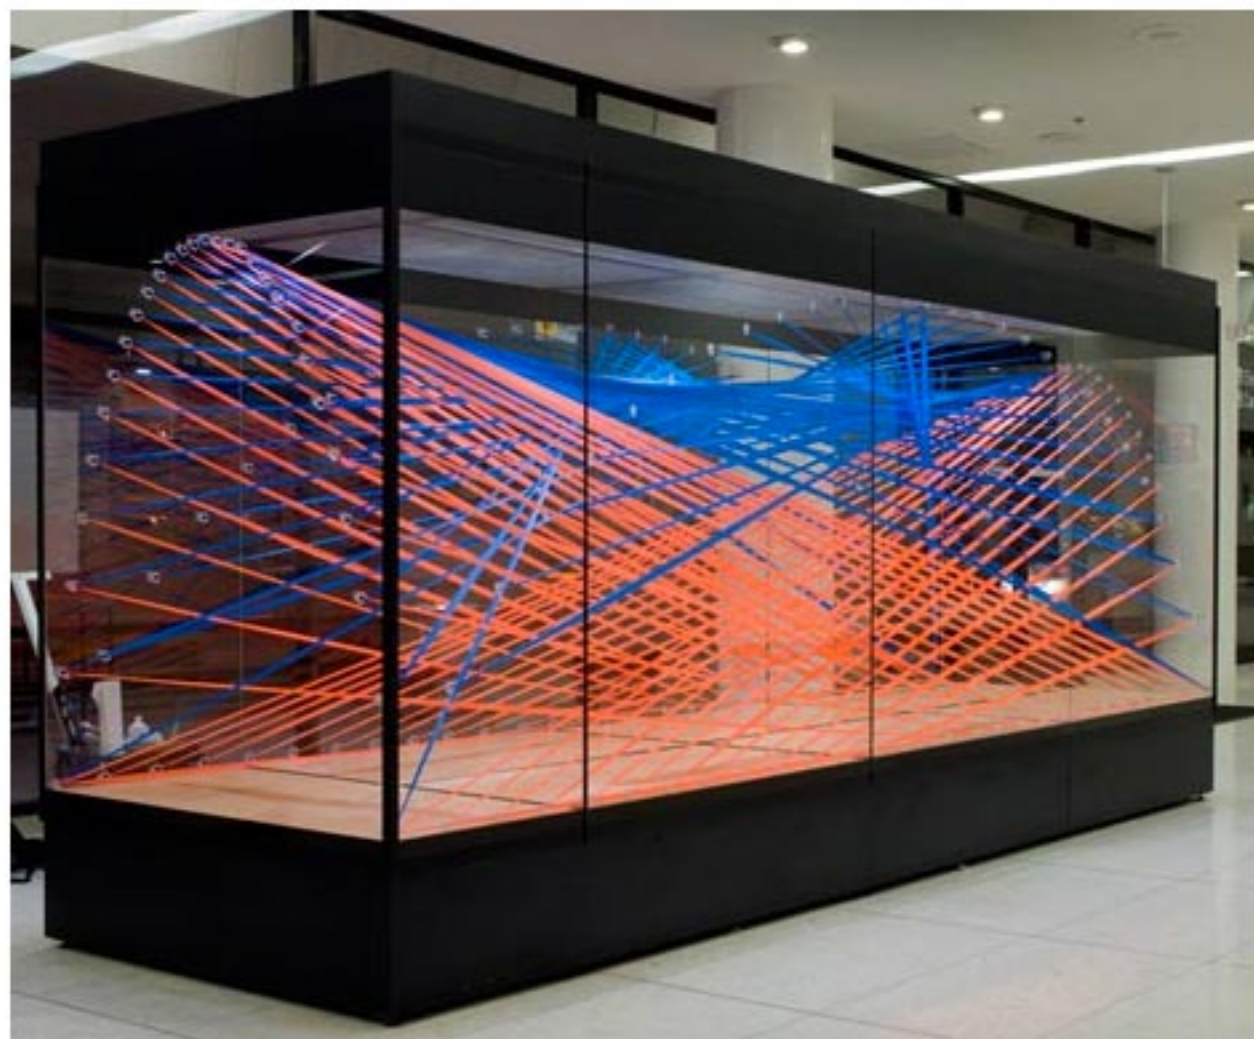

Art

EVERY MOVE YOU MAKE, EVERY STEP YOU TAKE BY MEGAN GECKLER

by *sabine7* / July 21, 2010

Megan Geckler's latest site-specific installation of colourful flagging tape is entitled *Every step you take, every move you make*, created for the Pasadena Museum of California Art. This giant installation transforms a 25x30 ft. space into a carnival of stripes, engulfing the spectator who cannot help but feel part of the artwork. As Geckler says, "Generally, I think about how the viewer is going to encounter the work. A 'wow or WTF' moment, followed by wandering around and experiencing the piece from all different angles. There is a sense of play, but also quiet." An interesting detail about the creation of the piece is that over 700 man-hours were required.

Artist: Megan Geckler
+ megangeckler.com

Every move you make, every step you take will be featured at the Pasadena Museum of California Art through October 31, 2010.

Twisted under, sideways down

Straddle the line, in discord and rhyme